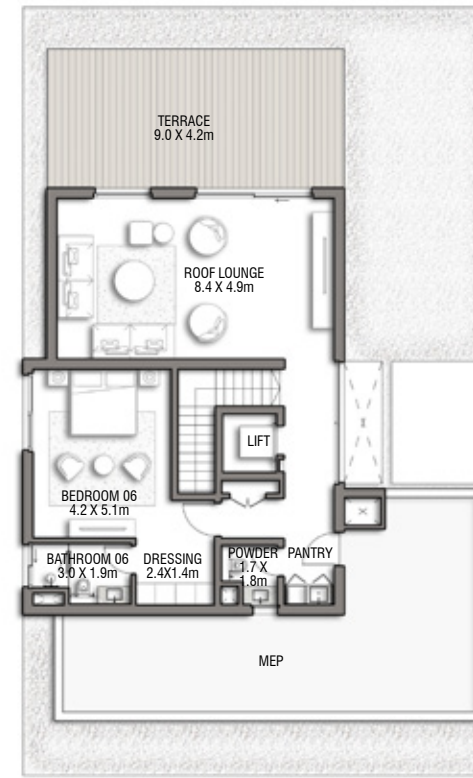

SECOND FLOOR