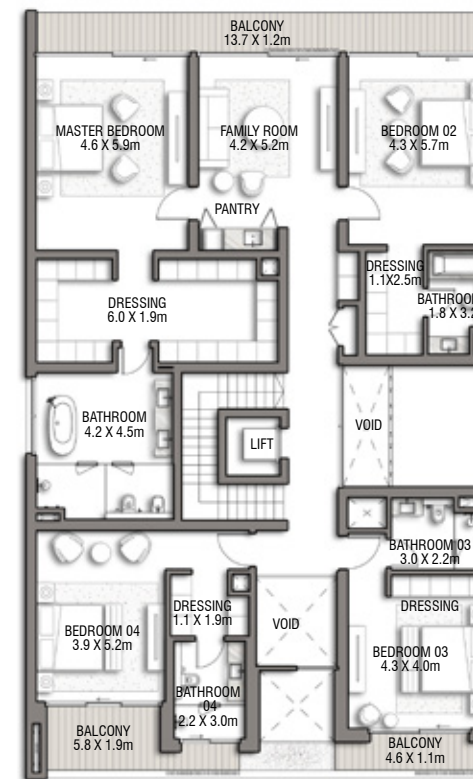

FIRST FLOOR

BEACH VILLAS COLLECTION

VILLA

PACIFIC BREEZE

G + 2

6 BEDROOMS + FAMILY ROOM
+ ROOF LOUNGE AND TERRACE

FLOOR TYPE	SQ. M.	SQ. FT.
Ground Floor	218.78	2,354.93
Balcony / Terrace / Porch-GF	1.08	11.63
First Floor Area	261.81	2,818.10
Balcony / Terrace - First Floor	32.10	345.52
Second Floor Area	119.10	1,281.98
Balcony / Terrace - Second Floor	38.69	416.46
Garage - Covered	41.65	448.32
TOTAL BUILT-UP AREA	713.21	7,676.93
Garage with Pergola	0.0	0.0
TOTAL AREA	713.21	7,676.93